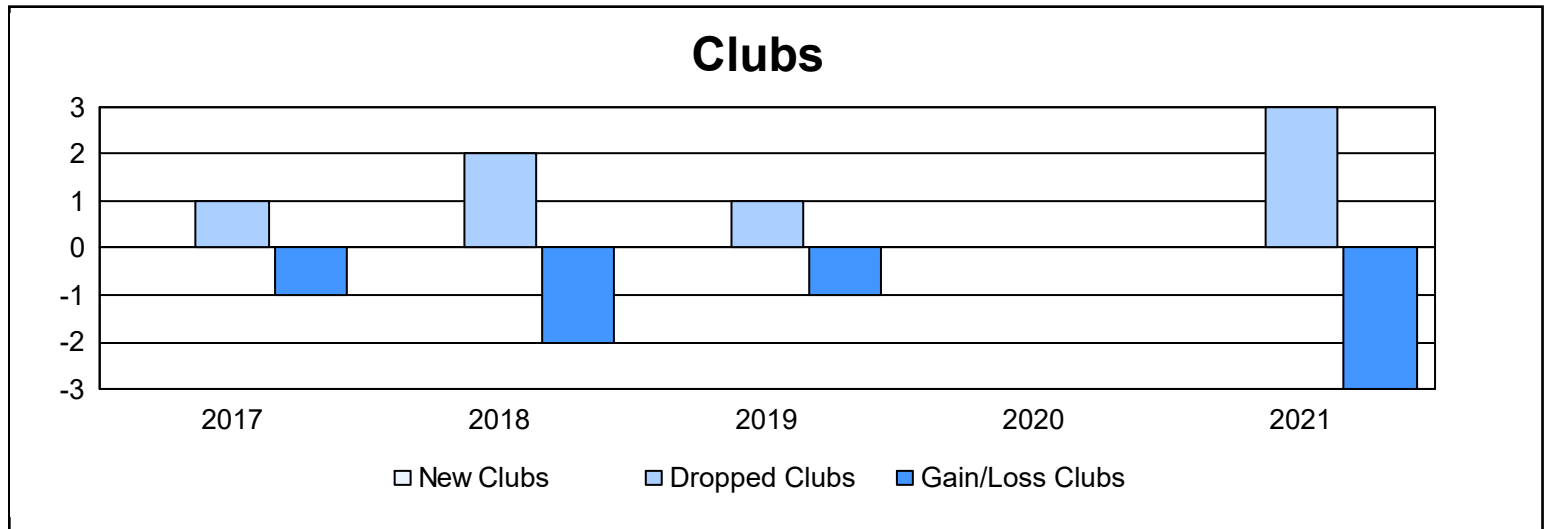

Year	New Clubs	Dropped Clubs	Gain/ Loss Clubs	New Members	Charter Members	Reinstate Members	Transfer Members	Total Member Added	Total Members Dropped	Gain/ Loss Members
2016-2017	0	1	-1	126	2	9	6	143	202	-59
2017-2018	0	2	-2	93	1	15	3	112	189	-77
2018-2019	0	1	-1	91	2	4	9	106	145	-39
2019-2020	0	0	0	99	0	7	13	119	144	-25
2020-2021	0	3	-3	137	0	12	4	153	179	-26
<b>Average</b>	<b>0</b>	<b>1</b>	<b>-1</b>	<b>109</b>	<b>1</b>	<b>9</b>	<b>7</b>	<b>127</b>	<b>172</b>	<b>-45</b>

### Membership Composition June 2021 Cumulative