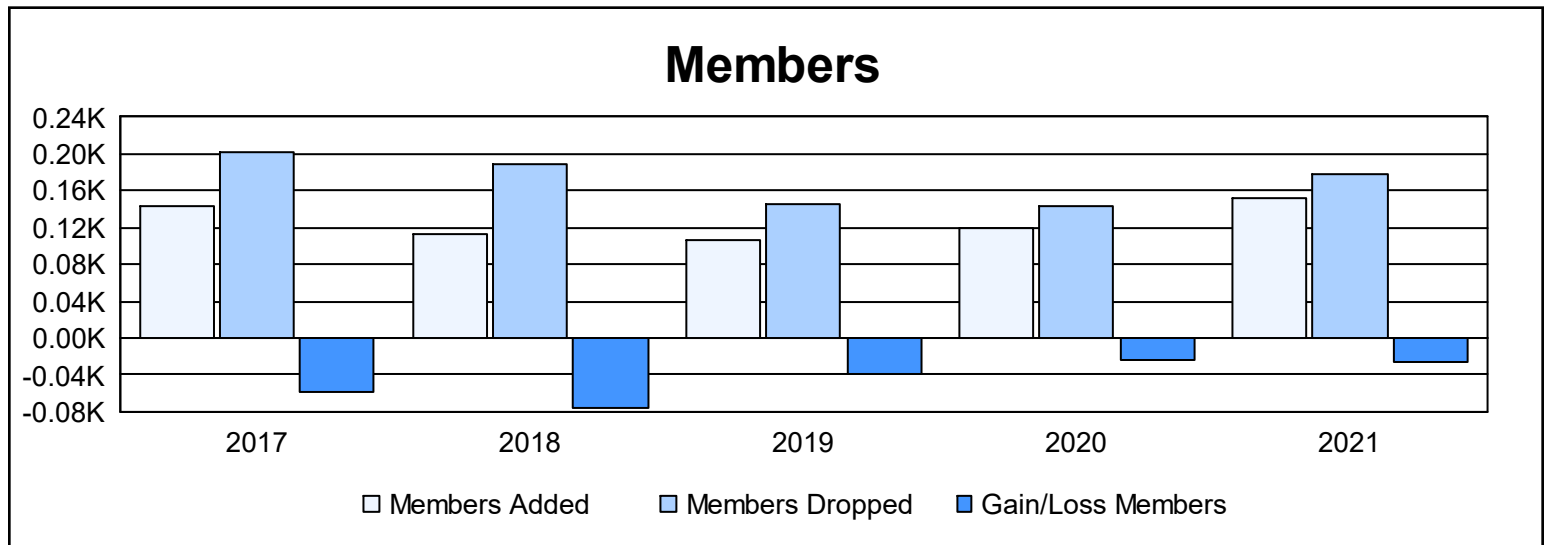

Year	New Clubs	Dropped Clubs	Gain/ Loss Clubs	New Members	Charter Members	Reinstate Members	Transfer Members	Total Member Added	Total Members Dropped	Gain/ Loss Members
2016-2017	0	1	-1	126	2	9	6	143	202	-59
2017-2018	0	2	-2	93	1	15	3	112	189	-77
2018-2019	0	1	-1	91	2	4	9	106	145	-39
2019-2020	0	0	0	99	0	7	13	119	144	-25
2020-2021	0	3	-3	137	0	12	4	153	179	-26
<b>Average</b>	<b>0</b>	<b>1</b>	<b>-1</b>	<b>109</b>	<b>1</b>	<b>9</b>	<b>7</b>	<b>127</b>	<b>172</b>	<b>-45</b>

### Membership Composition June 2021 Cumulative